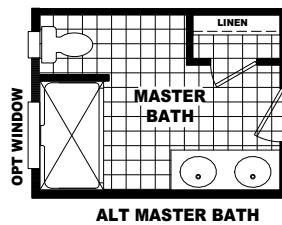

MODEL: EST3056A
APPROXIMATELY 1632 SQ. FT.
3 BEDROOM, 2 BATH

ALT MASTER BATH

ALT BONUS ROOM

OPT DEN
REPLACES BEDROOM #3